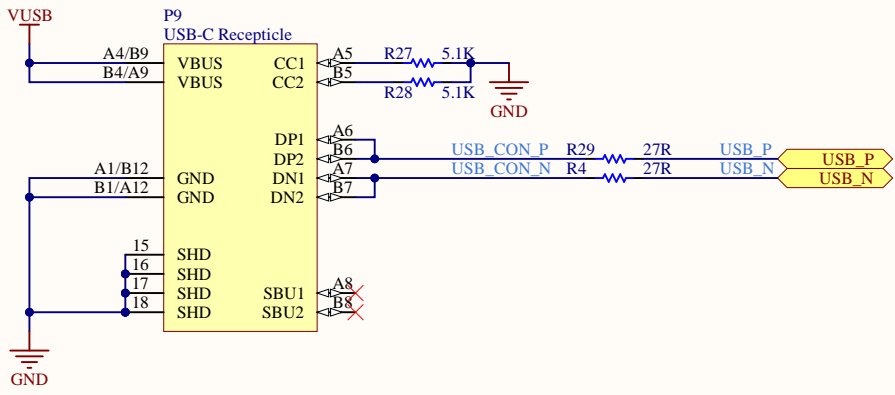

DIY Dry Box

RGB LED for status indication

Digital humidity and temperature sensors

DIY Dry Box

DIY Dry Box

DIY Dry Box