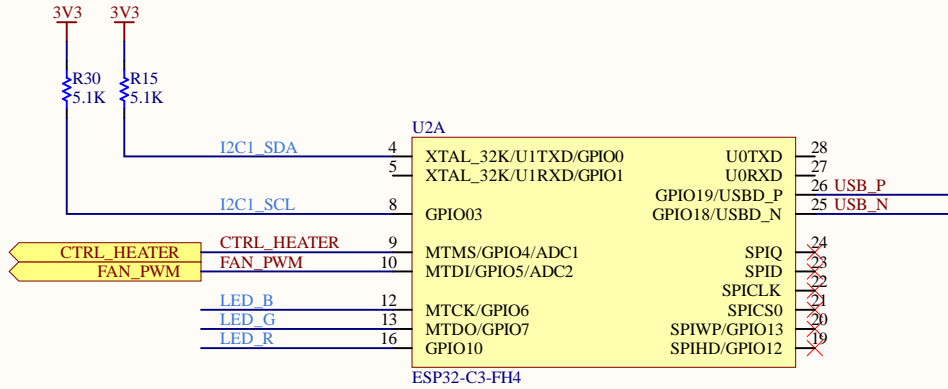

A

A

B

B

C

C

D

D

DIY Dry Box

RGB LED for status indication

Digital humidity and temperature sensors

DIY Dry Box

DIY Dry Box

DIY Dry Box