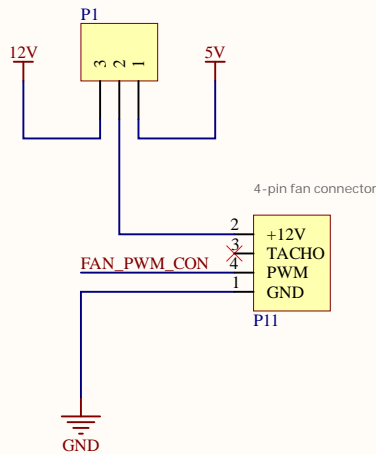

DIY Dry Box

RGB LED for status indication

Digital humidity and temperature sensors

DIY Dry Box

DIY Dry Box

DIY Dry Box