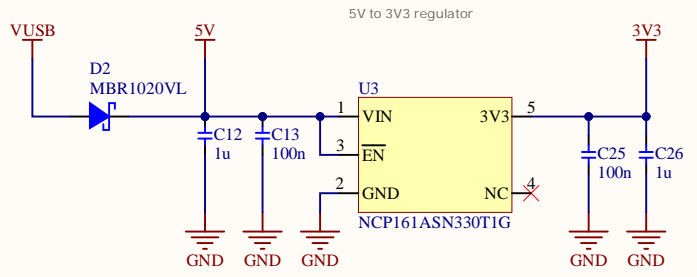

DIY Dry Box

RGB LED for status indication

Digital humidity and temperature sensors

DIY Dry Box

DIY Dry Box

DIY Dry Box