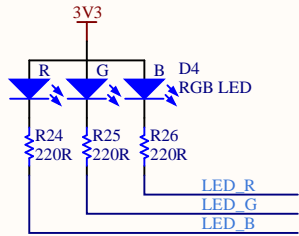

DIY Dry Box

RGB LED for status indication

Digital humidity and temperature sensors

DIY Dry Box

DIY Dry Box

DIY Dry Box