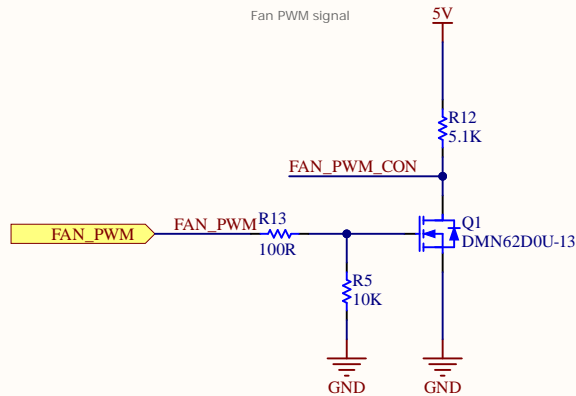

DIY Dry Box

RGB LED for status indication

Digital humidity and temperature sensors

DIY Dry Box

DIY Dry Box

DIY Dry Box