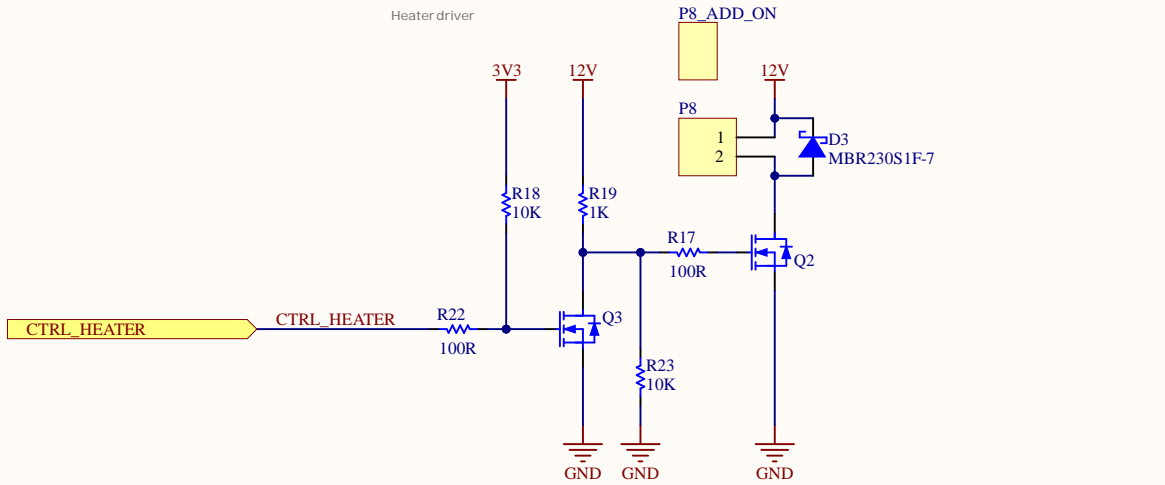

DIY Dry Box

RGB LED for status indication

Digital humidity and temperature sensors

DIY Dry Box

DIY Dry Box

DIY Dry Box