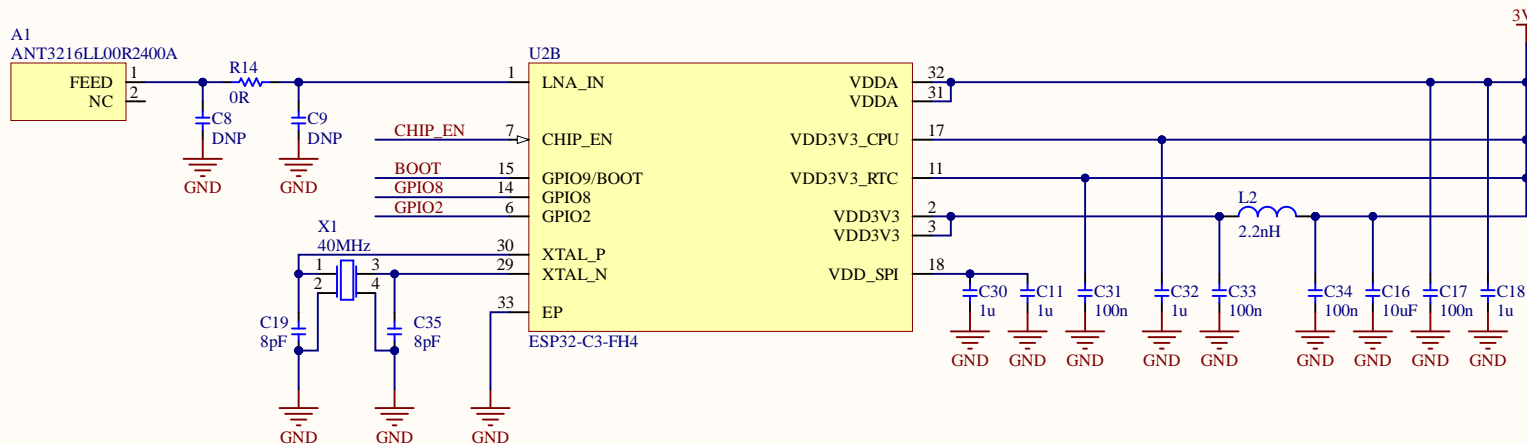

DIY Dry Box

RGB LED for status indication

Digital humidity and temperature sensors

DIY Dry Box

DIY Dry Box

DIY Dry Box