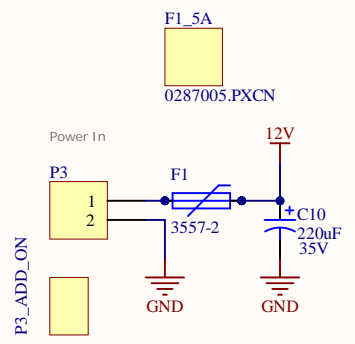

DIY Dry Box

RGB LED for status indication

Digital humidity and temperature sensors

DIY Dry Box

DIY Dry Box

DIY Dry Box