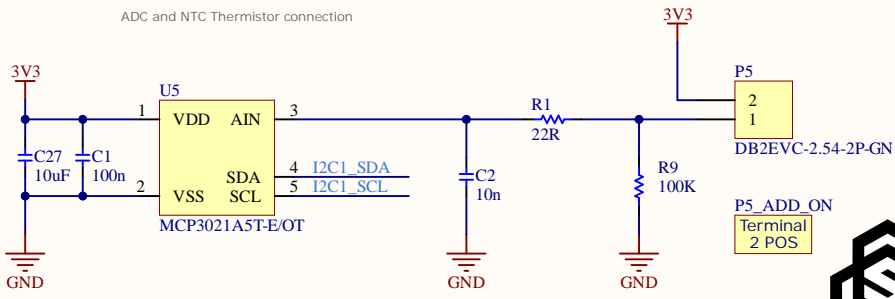

DIY Dry Box

RGB LED for status indication

Digital humidity and temperature sensors

DIY Dry Box

DIY Dry Box

DIY Dry Box