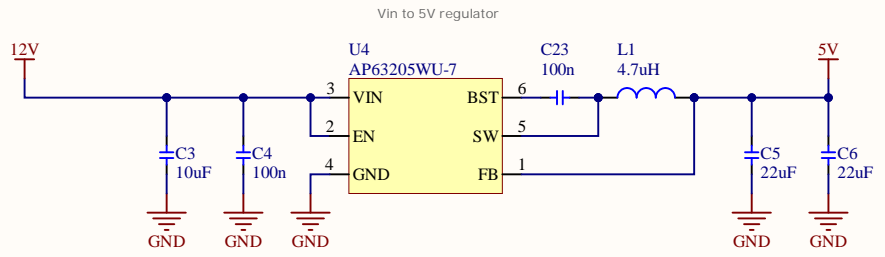

DIY Dry Box

RGB LED for status indication

Digital humidity and temperature sensors

DIY Dry Box

DIY Dry Box

DIY Dry Box